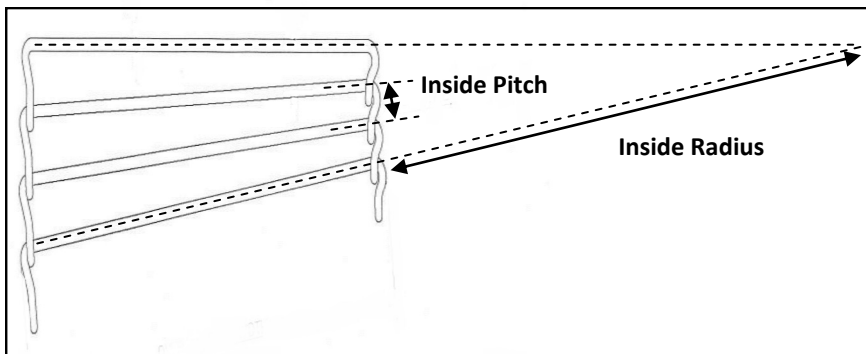

## Straight Ladder Belt

## Radial Ladder Belt

<b>Overall Width:</b>	mm	<b>Belt Length:</b>	metres
<b>Material:</b>	<i>Stainless Steel/Carbon Steel</i>	<b>Cross Rod Diameter:</b>	mm
<b>Pitch:</b>	mm	<b>Direction (Radial Only):</b>	<i>Left Hand/ Right Hand</i>
<b>Inside Pitch (Radial Only):</b>	mm	<b>Inside Radius (Radial Only):</b>	mm